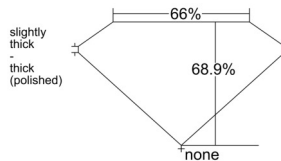

GIA®

FACSIMILE

GIA REPORT

7546384314

Verify this report at GIA.edu

GIA NATURAL DIAMOND DOSSIER®

January 07, 2026
GIA Report Number 7546384314
Shape and Cutting Style ..... Emerald Cut
Measurements ..... 4.23 x 2.90 x 2.00 mm

GRADING RESULTS

Carat Weight ..... 0.23 carat
Color Grade ..... D
Clarity Grade VS1

ADDITIONAL GRADING INFORMATION

Polish ..... Excellent
Symmetry ..... Good
Fluorescence ..... None
Clarity Characteristics ..... Crystal
Inscription(s): GIA 7546384314

PROPORTIONS

Profile not to actual proportions

GRADING SCALES

GIA COLOR SCALE		GIA CLARITY SCALE			
COLORLESS	D	VERY VERY SLIGHTLY INCLUDED	FLAWLESS		
	E		INTERNALLY FLAWLESS		
	F		VVS₁		
	G		VVS₂		
	NEAR COLORLESS	H	VERY SLIGHTLY INCLUDED	VS₁	
		I		VS₂	
		FAINT	J	SLIGHTLY INCLUDED	SI₁
			K		SI₂
	L		I₁		
	M		I₂		
N	I₃				
O					
VERT LIGHT	P	INCLUDED			
	Q				
	R				
	S				
	T				
	U				
	V				
LIGHT	W				
	X				
	Y				
	Z