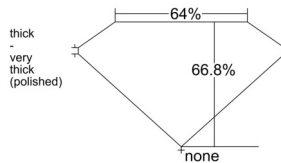

GIA®

FACSIMILE

GIA REPORT

7546379793

Verify this report at GIA.edu

GIA NATURAL DIAMOND DOSSIER®

January 06, 2026

GIA Report Number 7546379793

Shape and Cutting Style ..... Square Emerald Cut

Measurements ..... 4.38 x 4.35 x 2.91 mm

GRADING RESULTS

Carat Weight ..... 0.50 carat

Color Grade ..... F

Clarity Grade VS1

ADDITIONAL GRADING INFORMATION

Polish ..... Excellent

Symmetry ..... Very Good

Fluorescence ..... None

Clarity Characteristics ..... Crystal, Pinpoint

Inscription(s): GIA 7546379793

PROPORTIONS

Profile not to actual proportions

GRADING SCALES

GIA COLOR SCALE		GIA CLARITY SCALE			
COLORLESS	D	VERY VERY SLIGHTLY INCLUDED	FLAWLESS		
	E		INTERNALLY FLAWLESS		
	F	VERY SLIGHTLY INCLUDED	VVS₁		
	G		VVS₂		
	H		VS₁		
	NEAR COLORLESS	I	SLIGHTLY INCLUDED	VS₂	
		J		SI₁	
		FAINT	K	INCLUDED	SI₂
			L		I₁
			M		I₂
VERT LIGHT	N	LIGHT	I₃		
	O				
	P				
	Q				
	R				
	S