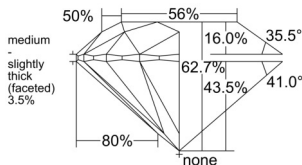

GIA®

FACSIMILE

GIA REPORT

7546365046

Verify this report at GIA.edu

GIA NATURAL DIAMOND DOSSIER®

January 02, 2026
GIA Report Number 7546365046
Shape and Cutting Style ..... Round Brilliant
Measurements ..... 5.34 - 5.38 x 3.36 mm

GRADING RESULTS

Carat Weight ..... 0.59 carat
Color Grade ..... G
Clarity Grade VS1
Cut Grade ..... Excellent

ADDITIONAL GRADING INFORMATION

Polish ..... Excellent
Symmetry ..... Excellent
Fluorescence ..... None
Clarity Characteristics ..... Cloud, Needle
Inscription(s): GIA 7546365046

PROPORTIONS

Profile to actual proportions