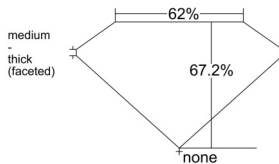

GIA®

FACSIMILE

GIA REPORT 7546357946

Verify this report at GIA.edu

GIA NATURAL DIAMOND DOSSIER®

January 05, 2026
GIA Report Number 7546357946
Shape and Cutting Style ..... Cushion Modified Brilliant
Measurements ..... 5.45 x 5.45 x 3.66 mm

GRADING RESULTS

Carat Weight ..... 0.94 carat
Color Grade ..... G
Clarity Grade VVS1

ADDITIONAL GRADING INFORMATION

Polish ..... Excellent
Symmetry ..... Excellent
Fluorescence ..... None
Clarity Characteristics ..... Pinpoint, Feather
Inscription(s): GIA 7546357946

PROPORTIONS

Profile not to actual proportions

GRADING SCALES

GIA COLOR SCALE		GIA CLARITY SCALE	
COLORLESS	D	VERY VERY SLIGHTLY INCLUDED	FLAWLESS
	E		INTERNALLY FLAWLESS
	F		VVS₁
	G		VVS₂
	H		VS₁
	I		VS₂
	J		SI₁
	K		SI₂
	L		I₁
	M		I₂
NEAR COLORLESS	N	SLIGHTLY INCLUDED	I₃
	O		
	P		
	Q		
FAINT	R		
	S		
	T		
	U		
VERTICALLY FAINT	V		
	W		
	X		
	Y		
LIGHT	Z