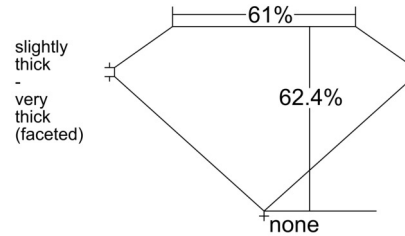

GIA NATURAL DIAMOND GRADING REPORT

January 01, 2026
 GIA Report Number 7546354828
 Shape and Cutting Style Oval Brilliant
 Measurements 9.11 x 6.40 x 3.99 mm

GRADING RESULTS

Carat Weight 1.50 carat
 Color Grade H
 Clarity Grade SI2

ADDITIONAL GRADING INFORMATION

Polish Very Good
 Symmetry Excellent
 Fluorescence Strong Blue

Inscription(s): GIA 7546354828

Comments: Pinpoints are not shown. Clouds are not shown.

PROPORTIONS

Profile not to actual proportions

CLARITY CHARACTERISTICS

KEY TO SYMBOLS*

- Feather
- Crystal
- Indented Natural
- Natural

* Red symbols denote internal characteristics (inclusions). Green or black symbols denote external characteristics (blemishes). Diagram is an approximate representation of the diamond, and symbols shown indicate type, position, and approximate size of clarity characteristics. All clarity characteristics may not be shown. Details of finish are not shown.