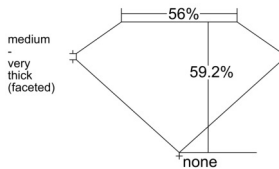

GIA®

FACSIMILE

GIA REPORT 7546353971

Verify this report at GIA.edu

GIA NATURAL DIAMOND DOSSIER®

December 31, 2025
GIA Report Number 7546353971
Shape and Cutting Style ..... Heart Brilliant
Measurements ..... 4.83 x 5.69 x 3.37 mm

GRADING RESULTS

Carat Weight ..... 0.54 carat
Color Grade ..... E
Clarity Grade VVS1

ADDITIONAL GRADING INFORMATION

Polish ..... Excellent
Symmetry ..... Very Good
Fluorescence ..... None
Clarity Characteristics ..... Feather
Inscription(s): GIA 7546353971

PROPORTIONS

Profile not to actual proportions

GRADING SCALES

GIA COLOR SCALE		GIA CLARITY SCALE			
COLORLESS	D	VERY VERY SLIGHTLY INCLUDED	FLAWLESS		
	E		INTERNALLY FLAWLESS		
	F	VERY SLIGHTLY INCLUDED	VVS₁		
	G		VVS₂		
	H		VS₁		
	NEAR COLORLESS	I	SLIGHTLY INCLUDED	VS₂	
		J		SI₁	
		FAINT	K	INCLUDED	SI₂
			L		I₁
			M		I₂
VERT LIGHT	N	LIGHT	I₃		
	O				
	P				
	Q				
	R				
	S				
	T