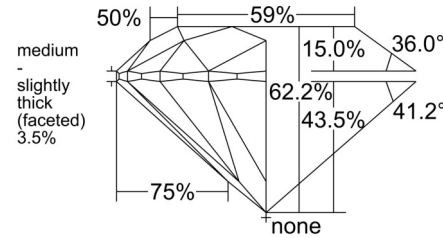

GIA NATURAL DIAMOND GRADING REPORT

December 31, 2025
 GIA Report Number 7546352819
 Shape and Cutting Style Round Brilliant
 Measurements 8.01 - 8.07 x 5.00 mm

GRADING RESULTS

Carat Weight 2.00 carat
 Color Grade I
 Clarity Grade VVS1
 Cut Grade Excellent

ADDITIONAL GRADING INFORMATION

Polish Excellent
 Symmetry Excellent
 Fluorescence None
 Inscription(s): GIA 7546352819

PROPORTIONS

CLARITY CHARACTERISTICS

KEY TO SYMBOLS*

- Pinpoint
- ~ Feather

* Red symbols denote internal characteristics (inclusions). Green or black symbols denote external characteristics (blemishes). Diagram is an approximate representation of the diamond, and symbols shown indicate type, position, and approximate size of clarity characteristics. All clarity characteristics may not be shown. Details of finish are not shown.