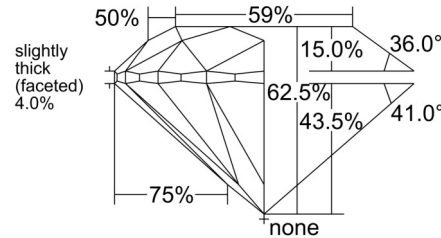

GIA NATURAL DIAMOND GRADING REPORT

December 31, 2025
 GIA Report Number 7546352556
 Shape and Cutting Style Round Brilliant
 Measurements 7.42 - 7.47 x 4.65 mm

GRADING RESULTS

Carat Weight 1.62 carat
 Color Grade F
 Clarity Grade VS1
 Cut Grade Excellent

ADDITIONAL GRADING INFORMATION

Polish Excellent
 Symmetry Excellent
 Fluorescence None
 Inscription(s): GIA 7546352556

PROPORTIONS

Profile to actual proportions

CLARITY CHARACTERISTICS

KEY TO SYMBOLS*

- Crystal
- ~ Feather
- Pinpoint

* Red symbols denote internal characteristics (inclusions). Green or black symbols denote external characteristics (blemishes). Diagram is an approximate representation of the diamond, and symbols shown indicate type, position, and approximate size of clarity characteristics. All clarity characteristics may not be shown. Details of finish are not shown.