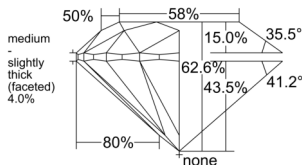

GIA®

FACSIMILE

GIA REPORT 7546351985

Verify this report at GIA.edu

GIA NATURAL DIAMOND DOSSIER®

December 31, 2025
GIA Report Number 7546351985
Shape and Cutting Style ..... Round Brilliant
Measurements ..... 5.24 - 5.26 x 3.29 mm

GRADING RESULTS

Carat Weight ..... 0.56 carat
Color Grade ..... G
Clarity Grade VVS1
Cut Grade ..... Excellent

ADDITIONAL GRADING INFORMATION

Polish ..... Excellent
Symmetry ..... Excellent
Fluorescence ..... None
Clarity Characteristics..... Pinpoint, Internal Graining, Feather
Inscription(s): GIA 7546351985

PROPORTIONS

GRADING SCALES

GIA COLOR SCALE

COLORED	D
	E
	F
	G
	H
	I
	J
NEAR COLORLESS	K
	L
Faint	M
	N
	O
	P
	Q
	R
	S
	T
	U
	V
	W
	X
	Y
Light	Z

GIA CLARITY SCALE

FLAWLESS	VERY VERY SLIGHTLY INCLUDED	VVS₁	
			VVS₂
INTERNALLY FLAWLESS	VERY SLIGHTLY INCLUDED	VS₁	
		VS₂	
SLIGHTLY INCLUDED	INCLUDED	SI₁	
		SI₂	
I₁	I₂	I₃	

GIA CUT SCALE

EXCELLENT
VERY GOOD
GOOD
FAIR
POOR