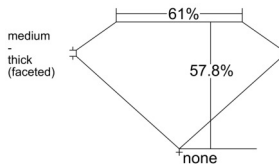

GIA®

FACSIMILE

GIA REPORT 7546351718

Verify this report at GIA.edu

GIA NATURAL DIAMOND DOSSIER®

December 31, 2025
GIA Report Number 7546351718
Shape and Cutting Style ..... Heart Brilliant
Measurements ..... 5.46 x 6.20 x 3.58 mm

GRADING RESULTS

Carat Weight ..... 0.70 carat
Color Grade ..... F
Clarity Grade VS1

ADDITIONAL GRADING INFORMATION

Polish ..... Very Good
Symmetry ..... Very Good
Fluorescence ..... Faint
Clarity Characteristics ..... Cloud, Feather, Pinpoint
Inspection(s): GIA 7546351718

PROPORTIONS

Profile not to actual proportions

GRADING SCALES

GIA COLOR SCALE		GIA CLARITY SCALE			
COLORLESS	D	VERY VERY SLIGHTLY INCLUDED	FLAWLESS		
	E		INTERNALLY FLAWLESS		
	F	VERY SLIGHTLY INCLUDED	VVS₁		
	G		VVS₂		
	H		VS₁		
	NEAR COLORLESS	I	SLIGHTLY INCLUDED	VS₂	
		J		SI₁	
		FAINT	K	INCLUDED	SI₂
			L		I₁
			M		I₂
VERT LIGHT	N	LIGHT	I₃		
	O				
	P				
	Q				
	R