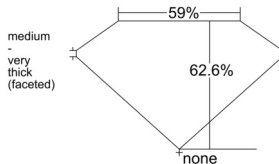

GIA®

FACSIMILE

GIA REPORT 7546350552

Verify this report at GIA.edu

GIA NATURAL DIAMOND DOSSIER®

January 01, 2026
GIA Report Number 7546350552
Shape and Cutting Style ..... Heart Brilliant
Measurements ..... 5.19 x 6.13 x 3.84 mm

GRADING RESULTS

Carat Weight ..... 0.73 carat
Color Grade ..... H
Clarity Grade VS2

ADDITIONAL GRADING INFORMATION

Polish ..... Excellent
Symmetry ..... Very Good
Fluorescence ..... None
Clarity Characteristics..... Cloud, Feather
Inscription(s): GIA 7546350552

PROPORTIONS

Profile not to actual proportions

GRADING SCALES

GIA COLOR SCALE		GIA CLARITY SCALE			
COLORLESS	D	VERY VERY SLIGHTLY INCLUDED	FLAWLESS		
	E		INTERNALLY FLAWLESS		
	F	VERY SLIGHTLY INCLUDED	VVS₁		
	G		VVS₂		
	H		VS₁		
	NEAR COLORLESS	I	VERY SLIGHTLY INCLUDED	VS₂	
		J		SI₁	
		FAINT	K	SLIGHTLY INCLUDED	SI₂
			L		I₁
			M		I₂
VERT LIGHT	N	INCLUDED	I₃		
	O				
	P				
	Q				
	R				
	S				
	T				
LIGHT	U				
	V				
	W				
	X				
Y					
Z