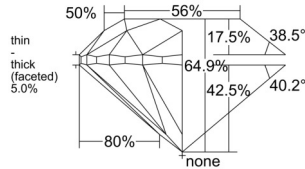

GIA®

FACSIMILE

GIA REPORT

7546343656

Verify this report at GIA.edu

GIA NATURAL DIAMOND DOSSIER®

December 30, 2025
GIA Report Number **7546343656**
Shape and Cutting Style ..... **Round Brilliant**
Measurements ..... **5.46 - 5.56 x 3.58 mm**

GRADING RESULTS

Carat Weight ..... **0.70 carat**
Color Grade ..... **F**
Clarity Grade **VVS2**
Cut Grade ..... **Very Good**

ADDITIONAL GRADING INFORMATION

Polish ..... **Excellent**
Symmetry ..... **Very Good**
Fluorescence ..... **Strong Blue**
Clarity Characteristics..... **Pinpoint, Indented Natural, Feather**
Inscription(s): **GIA 7546343656**

PROPORTIONS

Profile to actual proportions

GRADING SCALES

GIA COLOR SCALE

COLORLESS	D
	E
	F
	G
	H
	I
	J
NEAR COLORLESS	K
	L
	M
Faint	N
	O
	P
	R
	S
	T
	U
	V
	W
	X
	Y
Light	Z

GIA CLARITY SCALE

FLAWLESS	VERY VERY SLIGHTLY INCLUDED	VVS₁	
			VVS₂
INTERNALLY FLAWLESS	VERY SLIGHTLY INCLUDED	VS₁	
		VS₂	
SLIGHTLY INCLUDED	SLIGHTLY INCLUDED	SI₁	
		SI₂	
INCLUDED	INCLUDED	I₁	
		I₂	
		I₃	

GIA CUT SCALE

EXCELLENT
VERY GOOD
GOOD
FAIR
POOR