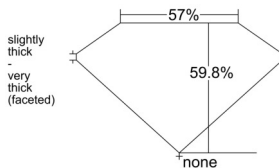

GIA®

FACSIMILE

GIA REPORT 7546329855

Verify this report at GIA.edu

GIA NATURAL DIAMOND DOSSIER®

December 27, 2025
GIA Report Number 7546329855
Shape and Cutting Style ..... Heart Brilliant
Measurements ..... 4.80 x 5.67 x 3.39 mm

GRADING RESULTS

Carat Weight ..... 0.55 carat
Color Grade I
Clarity Grade VVS1

ADDITIONAL GRADING INFORMATION

Polish ..... Very Good
Symmetry ..... Very Good
Fluorescence ..... Faint
Clarity Characteristics..... Pinpoint, Feather, Cavity, Indented
Natural

Inscription(s): GIA 7546329855

PROPORTIONS

Profile not to actual proportions

GRADING SCALES

GIA COLOR SCALE		GIA CLARITY SCALE			
COLORLESS	D	VERY VERY SLIGHTLY INCLUDED	FLAWLESS		
	E		INTERNALLY FLAWLESS		
	F	VERY SLIGHTLY INCLUDED	VVS₁		
	G		VVS₂		
	H		VS₁		
	NEAR COLORLESS	I	SLIGHTLY INCLUDED	VS₂	
		J		SI₁	
		FAINT	K	INCLUDED	SI₂
			L		I₁
			M		I₂
VERT LIGHT	N		INCLUDED	I₃	
	O				
	P				
	Q				
	R				
LIGHT	S				
	T				
	U				
	V				
	W				
	X				
Y					
Z