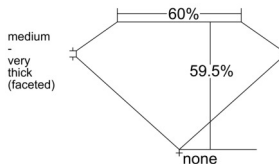

GIA®

FACSIMILE

GIA REPORT

7546327930

Verify this report at GIA.edu

GIA NATURAL DIAMOND DOSSIER®

December 27, 2025
GIA Report Number 7546327930
Shape and Cutting Style ..... Heart Brilliant
Measurements ..... 5.29 x 6.28 x 3.73 mm

GRADING RESULTS

Carat Weight ..... 0.73 carat
Color Grade I
Clarity Grade VS1

ADDITIONAL GRADING INFORMATION

Polish ..... Excellent
Symmetry ..... Excellent
Fluorescence ..... None
Clarity Characteristics ..... Cloud, Pinpoint
Inscription(s): GIA 7546327930

PROPORTIONS

Profile not to actual proportions

GRADING SCALES

GIA COLOR SCALE		GIA CLARITY SCALE			
COLORLESS	D	VERY VERY SLIGHTLY INCLUDED	FLAWLESS		
	E		INTERNALLY FLAWLESS		
	F	VERY SLIGHTLY INCLUDED	VS₁		
	G		VS₂		
	H		VS₁		
	NEAR COLORLESS	I	SLIGHTLY INCLUDED	VS₂	
		J		SI₁	
		FAINT	K	INCLUDED	SI₂
			L		I₁
			M		I₂
VERT LIGHT	N	INCLUDED	I₃		
	O				
	P				
	Q				
	R				
	S				
	T				
LIGHT	U				
	V				
	W				
	X				
Y					
Z