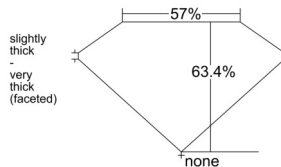

GIA®

FACSIMILE

GIA REPORT

7546327912

Verify this report at GIA.edu

GIA NATURAL DIAMOND DOSSIER®

December 27, 2025
GIA Report Number 7546327912
Shape and Cutting Style ..... Heart Brilliant
Measurements ..... 5.20 x 6.14 x 3.89 mm

GRADING RESULTS

Carat Weight ..... 0.72 carat
Color Grade ..... G
Clarity Grade VS2

ADDITIONAL GRADING INFORMATION

Polish ..... Very Good
Symmetry ..... Excellent
Fluorescence ..... None
Clarity Characteristics ..... Cloud, Crystal
Inscription(s): GIA 7546327912

PROPORTIONS

Profile not to actual proportions

GRADING SCALES

GIA COLOR SCALE		GIA CLARITY SCALE			
COLORLESS	D	VERY VERY SLIGHTLY INCLUDED	FLAWLESS		
	E		INTERNALLY FLAWLESS		
	F	VERY SLIGHTLY INCLUDED	VVS₁		
	G		VVS₂		
	H		VS₁		
	NEAR COLORLESS	I	SLIGHTLY INCLUDED	VS₂	
		J		SI₁	
		FAINT	K	INCLUDED	SI₂
			L		I₁
			M		I₂
VERT LIGHT			N	INCLUDED	I₃
			O		
			P		
	Q				
LIGHT	R				
	S				
	T				
	U				
	V				
	Z