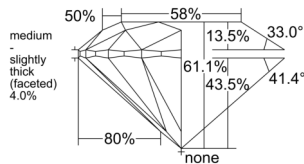

GIA®

FACSIMILE

GIA REPORT 7546322623

Verify this report at GIA.edu

GIA NATURAL DIAMOND DOSSIER®

December 26, 2025
GIA Report Number 7546322623
Shape and Cutting Style ..... Round Brilliant
Measurements ..... 3.65 - 3.67 x 2.24 mm

GRADING RESULTS

Carat Weight ..... 0.18 carat
Color Grade ..... G
Clarity Grade VVS1
Cut Grade ..... Excellent

ADDITIONAL GRADING INFORMATION

Polish ..... Excellent
Symmetry ..... Excellent
Fluorescence ..... Medium Blue
Clarity Characteristics ..... Pinpoint
Inscription(s): GIA 7546322623

PROPORTIONS

Profile to actual proportions

GRADING SCALES

GIA COLOR SCALE

COLORLESS	D
	E
	F
	G
	H
	I
	J
NEAR COLORLESS	K
	L
	M
	N
	O
	P
	Q
	R
	S
	T
	U
	V
	W
	X
	Y
LIGHT	Z

GIA CLARITY SCALE

	FLAWLESS
	INTERNALLY FLAWLESS
VERY VERY SLIGHTLY INCLUDED	VVS₁
	VVS₂
VERY SLIGHTLY INCLUDED	VS₁
	VS₂
SLIGHTLY INCLUDED	SI₁
	SI₂
	I₁
	I₂
INCLUDED	I₃

GIA CUT SCALE

	EXCELLENT
	VERY GOOD
	GOOD
	FAIR
	POOR