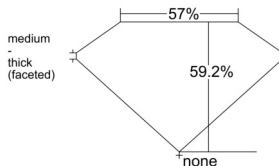

GIA®

FACSIMILE

GIA REPORT 7546303863

Verify this report at GIA.edu

GIA NATURAL DIAMOND DOSSIER®

December 25, 2025
GIA Report Number **7546303863**
Shape and Cutting Style ..... **Heart Brilliant**
Measurements ..... **5.25 x 6.21 x 3.68 mm**

GRADING RESULTS

Carat Weight ..... **0.71 carat**
Color Grade ..... **G**
Clarity Grade **VS1**

ADDITIONAL GRADING INFORMATION

Polish ..... **Excellent**
Symmetry ..... **Excellent**
Fluorescence ..... **None**
Clarity Characteristics..... **Crystal, Feather, Needle, Pinpoint**
Inscription(s): **GIA 7546303863**

PROPORTIONS

Profile not to actual proportions

GRADING SCALES

GIA COLOR SCALE		GIA CLARITY SCALE			
COLORLESS	D	VERY VERY SLIGHTLY INCLUDED	FLAWLESS		
	E		INTERNALLY FLAWLESS		
	F		VVS₁		
	NEAR COLORLESS	G	VVS₂		
		H	VERY SLIGHTLY INCLUDED	VS₁	
		I		VS₂	
		FAINT	J	SLIGHTLY INCLUDED	SI₁
			K		SI₂
	VERT LIGHT		L	INCLUDED	I₁
			M		I₂
N			I₃		
LIGHT		O			
		P			
		Q			
		R			
	S				
	Z