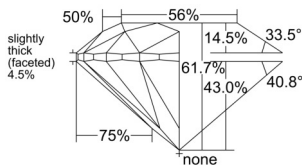

GIA®

FACSIMILE

GIA REPORT 7546303245

Verify this report at GIA.edu

GIA NATURAL DIAMOND DOSSIER®

December 25, 2025
GIA Report Number 7546303245
Shape and Cutting Style ..... Round Brilliant
Measurements ..... 5.22 - 5.25 x 3.23 mm

GRADING RESULTS

Carat Weight ..... 0.55 carat
Color Grade ..... E
Clarity Grade VS2
Cut Grade ..... Excellent

ADDITIONAL GRADING INFORMATION

Polish ..... Excellent
Symmetry ..... Excellent
Fluorescence ..... None
Clarity Characteristics ..... Cloud, Crystal, Feather
Inspection(s): GIA 7546303245

PROPORTIONS

Profile to actual proportions