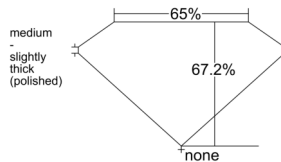

GIA®

FACSIMILE

GIA REPORT

7546294689

Verify this report at GIA.edu

GIA NATURAL DIAMOND DOSSIER®

December 24, 2025
GIA Report Number **7546294689**
Shape and Cutting Style ..... **Square Emerald Cut**
Measurements ..... **5.38 x 5.28 x 3.55 mm**

GRADING RESULTS

Carat Weight ..... **0.94 carat**
Color Grade ..... **G**
Clarity Grade **VS1**

ADDITIONAL GRADING INFORMATION

Polish ..... **Excellent**
Symmetry ..... **Very Good**
Fluorescence ..... **None**
Clarity Characteristics ..... **Feather, Pinpoint**
Inscription(s): **GIA 7546294689**

PROPORTIONS

Profile not to actual proportions

GRADING SCALES

GIA COLOR SCALE		GIA CLARITY SCALE			
COLORLESS	D	VERY VERY SLIGHTLY INCLUDED	FLAWLESS		
	E		INTERNALLY FLAWLESS		
	F	VERY SLIGHTLY INCLUDED	VS₁		
	G		VS₂		
	H		VS₁		
	NEAR COLORLESS	I	SLIGHTLY INCLUDED	SI₁	
		J		SI₂	
		FAINT	K	INCLUDED	I₁
			L		I₂
			M		I₃
VERT LIGHT	N				
	O				
	P				
	Q				
	R				
LIGHT	S				
	T				
	U				
	V				
	W				
	X				
	Y				
	Z