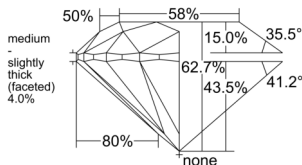

GIA®

FACSIMILE

GIA REPORT

7546289848

Verify this report at gia.edu

GIA NATURAL DIAMOND DOSSIER®

December 23, 2025
GIA Report Number **7546289848**
Shape and Cutting Style ..... **Round Brilliant**
Measurements ..... **4.24 - 4.27 x 2.67 mm**

GRADING RESULTS

Carat Weight ..... **0.30 carat**
Color Grade ..... **L**
Clarity Grade **VVS1**
Cut Grade ..... **Excellent**

ADDITIONAL GRADING INFORMATION

Polish ..... **Excellent**
Symmetry ..... **Very Good**
Fluorescence ..... **None**
Clarity Characteristics ..... **Feather, Indented Natural**
Inscription(s): **GIA 7546289848**

PROPORTIONS

Profile to actual proportions

GRADING SCALES

GIA COLOR SCALE

COLOREDNESS	D
	E
	F
	G
	H
	I
	J
NEAR COLORLESS	K
	L
Faint	M
	N
	O
	P
Very Light	Q
	R
	S
	T
	U
	V
	W
	X
	Y
Light	Z

GIA CLARITY SCALE

FLAWLESS	VERY VERY SLIGHTLY INCLUDED	VVS₁	VVS₂	VS₁	VS₂	SI₁	SI₂	I₁	I₂	I₃	
											INTERNAL FLAWLESS

GIA CUT SCALE

EXCELLENT
VERY GOOD
GOOD
FAIR
POOR