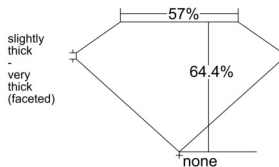

GIA®

FACSIMILE

GIA REPORT 7546275215

Verify this report at GIA.edu

GIA NATURAL DIAMOND DOSSIER®

December 22, 2025
GIA Report Number 7546275215
Shape and Cutting Style ..... Heart Brilliant
Measurements ..... 5.14 x 6.07 x 3.91 mm

GRADING RESULTS

Carat Weight ..... 0.70 carat
Color Grade ..... H
Clarity Grade SI1

ADDITIONAL GRADING INFORMATION

Polish ..... Excellent
Symmetry ..... Very Good
Fluorescence ..... None
Clarity Characteristics ..... Feather
Inscription(s): GIA 7546275215

PROPORTIONS

Profile not to actual proportions

GRADING SCALES

GIA COLOR SCALE		GIA CLARITY SCALE			
COLORLESS	D	VERY VERY SLIGHTLY INCLUDED	FLAWLESS		
	E		INTERNALLY FLAWLESS		
	F	VERY SLIGHTLY INCLUDED	VVS₁		
	G		VVS₂		
	H		VS₁		
	NEAR COLORLESS	I	SLIGHTLY INCLUDED	VS₂	
		J		SI₁	
		FAINT	K	INCLUDED	SI₂
			L		I₁
			M		I₂
VERT LIGHT	N	LIGHT	I₃		
	O				
	P				
	Q				
	R