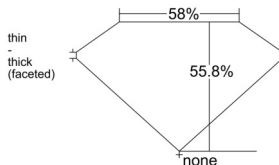

GIA®

FACSIMILE

GIA REPORT

7546272954

Verify this report at GIA.edu

GIA NATURAL DIAMOND DOSSIER®

December 19, 2025
GIA Report Number 7546272954
Shape and Cutting Style ..... Heart Brilliant
Measurements ..... 5.13 x 5.72 x 3.19 mm

GRADING RESULTS

Carat Weight ..... 0.52 carat
Color Grade ..... G
Clarity Grade VS2

ADDITIONAL GRADING INFORMATION

Polish ..... Excellent
Symmetry ..... Very Good
Fluorescence ..... None
Clarity Characteristics ..... Crystal, Cloud
Inscription(s): GIA 7546272954

PROPORTIONS

Profile not to actual proportions

GRADING SCALES

GIA COLOR SCALE		GIA CLARITY SCALE			
COLORLESS	D	VERY VERY SLIGHTLY INCLUDED	FLAWLESS		
	E		INTERNALLY FLAWLESS		
	F	VERY SLIGHTLY INCLUDED	VVS₁		
	G		VVS₂		
	H		VS₁		
	NEAR COLORLESS	I	SLIGHTLY INCLUDED	VS₂	
		J		SI₁	
		FAINT	K	INCLUDED	SI₂
			L		I₁
			M		I₂
VERTICALLY LIGHT	N	LIGHT	I₃		
	O				
	P				
	Q				
	R