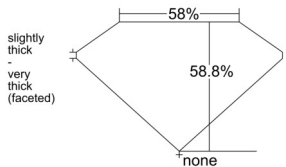

GIA®

FACSIMILE

GIA REPORT

7546272660

Verify this report at GIA.edu

GIA NATURAL DIAMOND DOSSIER®

December 22, 2025
GIA Report Number 7546272660
Shape and Cutting Style ..... Heart Brilliant
Measurements ..... 5.28 x 6.26 x 3.68 mm

GRADING RESULTS

Carat Weight ..... 0.70 carat
Color Grade ..... H
Clarity Grade VS1

ADDITIONAL GRADING INFORMATION

Polish ..... Excellent
Symmetry ..... Excellent
Fluorescence ..... Faint
Clarity Characteristics ..... Feather
Inscription(s): GIA 7546272660

PROPORTIONS

Profile not to actual proportions

GRADING SCALES

GIA COLOR SCALE		GIA CLARITY SCALE			
COLORLESS	D	VERY VERY SLIGHTLY INCLUDED	FLAWLESS		
	E		INTERNALLY FLAWLESS		
	F	VERY SLIGHTLY INCLUDED	VVS₁		
	G		VVS₂		
	H		VS₁		
	NEAR COLORLESS	I	SLIGHTLY INCLUDED	VS₂	
		J		SI₁	
		FAINT	K	INCLUDED	SI₂
			L		I₁
			M		I₂
VERT LIGHT	N	LIGHT	I₃		
	O				
	P				
	Q				
	R