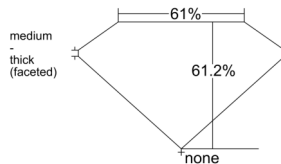

GIA®

FACSIMILE

GIA REPORT 7546271976

Verify this report at GIA.edu

GIA NATURAL DIAMOND DOSSIER®

December 22, 2025
GIA Report Number 7546271976
Shape and Cutting Style ..... Heart Brilliant
Measurements ..... 4.81 x 5.44 x 3.33 mm

GRADING RESULTS

Carat Weight ..... 0.50 carat
Color Grade ..... H
Clarity Grade VVS2

ADDITIONAL GRADING INFORMATION

Polish ..... Excellent
Symmetry ..... Very Good
Fluorescence ..... Faint
Clarity Characteristics ..... Pinpoint
Inscription(s): GIA 7546271976

PROPORTIONS

Profile not to actual proportions

GRADING SCALES

GIA COLOR SCALE		GIA CLARITY SCALE	
COLORLESS	D	VERY VERY SLIGHTLY INCLUDED	FLAWLESS
	E		INTERNALLY FLAWLESS
	F		VVS₁
	G		VVS₂
	H		VS₁
	I		VS₂
	J		SI₁
	K		SI₂
	L		I₁
	M		I₂
NEAR COLORLESS	N	SLIGHTLY INCLUDED	I₃
	O		
	P		
	Q		
FAINT	R		
	S		
	T		
	U		
VERT LIGHT	V		
	W		
	X		
	Y		
LIGHT	Z