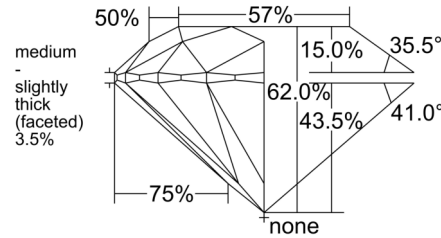

GIA NATURAL DIAMOND GRADING REPORT

December 22, 2025
GIA Report Number 7546271128
Shape and Cutting Style ..... Round Brilliant
Measurements ..... 6.53 - 6.57 x 4.06 mm

GRADING RESULTS

Carat Weight ..... 1.07 carat
Color Grade ..... G
Clarity Grade VVS1
Cut Grade ..... Excellent

ADDITIONAL GRADING INFORMATION

Polish ..... Excellent
Symmetry ..... Excellent
Fluorescence ..... None
Inscription(s): GIA 7546271128

PROPORTIONS

Profile to actual proportions