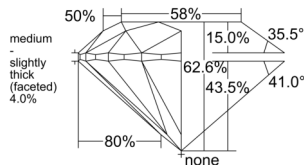

GIA®

FACSIMILE

GIA REPORT

7546248020

Verify this report at GIA.edu

GIA NATURAL DIAMOND DOSSIER®

December 18, 2025
GIA Report Number **7546248020**
Shape and Cutting Style ..... **Round Brilliant**
Measurements ..... **5.92 - 5.96 x 3.72 mm**

GRADING RESULTS

Carat Weight ..... **0.81 carat**
Color Grade ..... **D**
Clarity Grade **VVS1**
Cut Grade ..... **Excellent**

ADDITIONAL GRADING INFORMATION

Polish ..... **Excellent**
Symmetry ..... **Excellent**
Fluorescence ..... **Strong Blue**
Clarity Characteristics ..... **Pinpoint**
Inscription(s): **GIA 7546248020**

PROPORTIONS

Profile to actual proportions