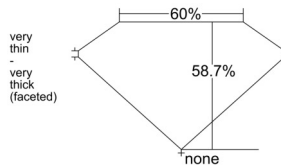

GIA®

FACSIMILE

GIA REPORT

7546247806

Verify this report at GIA.edu

GIA NATURAL DIAMOND DOSSIER®

December 17, 2025
GIA Report Number **7546247806**
Shape and Cutting Style ..... **Heart Brilliant**
Measurements ..... **5.41 x 6.33 x 3.71 mm**

GRADING RESULTS

Carat Weight ..... **0.71 carat**
Color Grade ..... **G**
Clarity Grade **VS2**

ADDITIONAL GRADING INFORMATION

Polish ..... **Excellent**
Symmetry ..... **Very Good**
Fluorescence ..... **None**
Clarity Characteristics..... **Crystal, Cloud, Indented Natural**
Inscription(s): **GIA 7546247806**

PROPORTIONS

Profile not to actual proportions

GRADING SCALES

GIA COLOR SCALE		GIA CLARITY SCALE			
COLORLESS	D	VERY VERY SLIGHTLY INCLUDED	FLAWLESS		
	E		INTERNALLY FLAWLESS		
	F		VVS₁		
	G		VVS₂		
	NEAR COLORLESS	H	VERY SLIGHTLY INCLUDED	VS₁	
		I		VS₂	
		FAINT	J	SLIGHTLY INCLUDED	I₁
			K		I₂
	L		I₃		
	VERT LIGHT		M	INCLUDED	
N					
O					
P					
Q					
R					
LIGHT	S				
	T				
	U				
	V				
	W				
	X				
Y					
Z