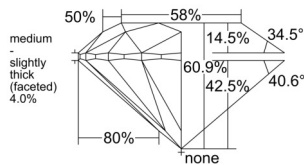

GIA®

FACSIMILE

GIA REPORT

7546238640

Verify this report at GIA.edu

GIA NATURAL DIAMOND DOSSIER®

December 15, 2025
GIA Report Number 7546238640
Shape and Cutting Style ..... Round Brilliant
Measurements ..... 4.48 - 4.50 x 2.74 mm

GRADING RESULTS

Carat Weight ..... 0.34 carat
Color Grade I
Clarity Grade VS1
Cut Grade ..... Excellent

ADDITIONAL GRADING INFORMATION

Polish ..... Excellent
Symmetry ..... Excellent
Fluorescence ..... None
Clarity Characteristics ..... Feather
Inscription(s): GIA 7546238640

PROPORTIONS

Profile to actual proportions