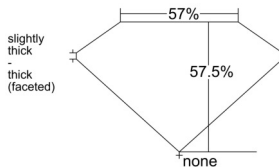

GIA®

FACSIMILE

GIA REPORT 7546215284

Verify this report at GIA.edu

GIA NATURAL DIAMOND DOSSIER®

December 11, 2025
GIA Report Number 7546215284
Shape and Cutting Style ..... Heart Brilliant
Measurements ..... 5.54 x 6.27 x 3.60 mm

GRADING RESULTS

Carat Weight ..... 0.72 carat
Color Grade ..... J
Clarity Grade VVS1

ADDITIONAL GRADING INFORMATION

Polish ..... Excellent
Symmetry ..... Excellent
Fluorescence ..... None
Clarity Characteristics ..... Cloud, Feather
Inscription(s): GIA 7546215284

PROPORTIONS

Profile not to actual proportions

GRADING SCALES

GIA COLOR SCALE		GIA CLARITY SCALE	
COLORLESS	D	VERY VERY SLIGHTLY INCLUDED	FLAWLESS
	E		INTERNALLY FLAWLESS
	F		VVS₁
	G		VVS₂
	H		VS₁
	I		VS₂
	J		SI₁
	K		SI₂
	L		I₁
	M		I₂
NEAR COLORLESS	N	SLIGHTLY INCLUDED	I₃
	O		
	P		
	Q		
FAINT	R		
	S		
	T		
	U		
VERT LIGHT	V		
	W		
	X		
	Y		
LIGHT	Z