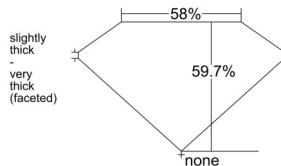

GIA®

FACSIMILE

GIA REPORT

7546214758

Verify this report at GIA.edu

GIA NATURAL DIAMOND DOSSIER®

December 12, 2025

GIA Report Number 7546214758

Shape and Cutting Style ..... Heart Brilliant

Measurements ..... 5.38 x 6.27 x 3.74 mm

GRADING RESULTS

Carat Weight ..... 0.74 carat

Color Grade I

Clarity Grade ..... Internally Flawless

ADDITIONAL GRADING INFORMATION

Polish ..... Excellent

Symmetry ..... Excellent

Fluorescence ..... None

Clarity Characteristics ..... Minor Details of Polish

Inscription(s): GIA 7546214758

PROPORTIONS

Profile not to actual proportions

GRADING SCALES

GIA COLOR SCALE		GIA CLARITY SCALE			
COLORLESS	D	VERY VERY SLIGHTLY INCLUDED	FLAWLESS		
	E		INTERNALLY FLAWLESS		
	F		VVS₁		
	NEAR COLORLESS	G	VERY SLIGHTLY INCLUDED	VVS₂	
		H		VS₁	
		FANT	I	SLIGHTLY INCLUDED	VS₂
			J		SI₁
	LIGHT	K	INCLUDED	SI₂	
		L		I₁	
		M	NOT LISTED	I₂	
N		I₃			
O					
P					
Q					
R					
S					
T					
U					
V					
W					
X					
Y					
Z