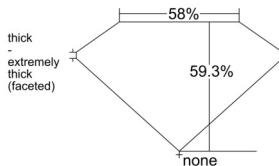

GIA®

FACSIMILE

GIA REPORT 7546214207

Verify this report at GIA.edu

GIA NATURAL DIAMOND DOSSIER®

December 11, 2025
GIA Report Number 7546214207
Shape and Cutting Style ..... Heart Brilliant
Measurements ..... 5.08 x 5.72 x 3.39 mm

GRADING RESULTS

Carat Weight ..... 0.60 carat
Color Grade ..... K
Clarity Grade VVS1

ADDITIONAL GRADING INFORMATION

Polish ..... Excellent
Symmetry ..... Excellent
Fluorescence ..... None
Clarity Characteristics ..... Pinpoint, Feather
Inscription(s): GIA 7546214207

PROPORTIONS

Profile not to actual proportions

GRADING SCALES

GIA COLOR SCALE		GIA CLARITY SCALE	
COLORLESS	D	VERY VERY SLIGHTLY INCLUDED	FLAWLESS
	E		INTERNALLY FLAWLESS
	F		VVS₁
	G		VVS₂
	H		VS₁
	I		VS₂
	J		SI₁
	K		SI₂
	L		I₁
	M		I₂
NEAR COLORLESS	N	SLIGHTLY INCLUDED	I₃
	O		
	P		
	Q		
FAINT	R		
	S		
	T		
	U		
VERT LIGHT	V		
	W		
	X		
	Y		
LIGHT	Z