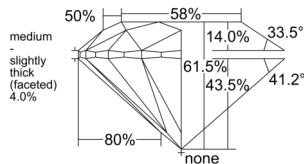

GIA®

FACSIMILE

GIA REPORT

7546213465

Verify this report at GIA.edu

GIA NATURAL DIAMOND DOSSIER®

December 11, 2025
GIA Report Number 7546213465
Shape and Cutting Style ..... Round Brilliant
Measurements ..... 4.01 - 4.04 x 2.47 mm

GRADING RESULTS

Carat Weight ..... 0.24 carat
Color Grade ..... F
Clarity Grade VVS1
Cut Grade ..... Excellent

ADDITIONAL GRADING INFORMATION

Polish ..... Excellent
Symmetry ..... Excellent
Fluorescence ..... None
Clarity Characteristics..... Cloud, Pinpoint, Internal Graining, Feather

Inscription(s): GIA 7546213465

PROPORTIONS

Profile to actual proportions