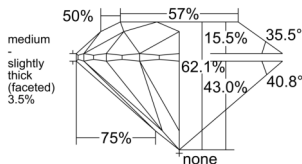

GIA®

FACSIMILE

GIA REPORT 7546212295

Verify this report at GIA.edu

GIA NATURAL DIAMOND DOSSIER®

December 11, 2025
GIA Report Number 7546212295
Shape and Cutting Style ..... Round Brilliant
Measurements ..... 5.68 - 5.72 x 3.54 mm

GRADING RESULTS

Carat Weight ..... 0.71 carat
Color Grade ..... J
Clarity Grade VS1
Cut Grade ..... Excellent

ADDITIONAL GRADING INFORMATION

Polish ..... Excellent
Symmetry ..... Excellent
Fluorescence ..... None
Clarity Characteristics ..... Cloud
Inscription(s): GIA 7546212295

PROPORTIONS

Profile to actual proportions