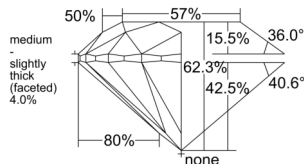

GIA®

FACSIMILE

GIA REPORT

7546209061

Verify this report at GIA.edu

GIA NATURAL DIAMOND DOSSIER®

December 11, 2025
GIA Report Number 7546209061
Shape and Cutting Style ..... Round Brilliant
Measurements ..... 5.63 - 5.66 x 3.52 mm

GRADING RESULTS

Carat Weight ..... 0.70 carat
Color Grade ..... F
Clarity Grade S11
Cut Grade ..... Excellent

ADDITIONAL GRADING INFORMATION

Polish ..... Excellent
Symmetry ..... Very Good
Fluorescence ..... None
Clarity Characteristics ..... Crystal, Cloud
Inscription(s): GIA 7546209061

PROPORTIONS

Profile to actual proportions

GRADING SCALES

GIA COLOR SCALE

COLORLESS	D
	E
	F
	G
	H
	I
	J
NEAR COLORLESS	K
	L
Faint	M
	N
	O
	P
Very Light	Q
	R
	S
	T
	U
	V
Light	W
	X
	Y
	Z

GIA CLARITY SCALE

FLAWLESS	INTERNAL FLAWLESS	
		FLAWLESS
VERY VERY SLIGHTLY INCLUDED	VVS₁	
	VVS₂	
VERY SLIGHTLY INCLUDED	VS₁	
	VS₂	
SLIGHTLY INCLUDED	SI₁	
	SI₂	
INCLUDED	I₁	
	I₂	
	I₃	

GIA CUT SCALE

EXCELLENT
VERY GOOD
GOOD
FAIR
POOR