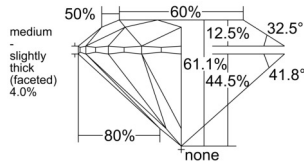

GIA®

FACSIMILE

GIA REPORT

7546208026

Verify this report at GIA.edu

GIA NATURAL DIAMOND DOSSIER®

December 12, 2025
GIA Report Number 7546208026
Shape and Cutting Style ..... Round Brilliant
Measurements ..... 4.38 - 4.42 x 2.69 mm

GRADING RESULTS

Carat Weight ..... 0.31 carat
Color Grade ..... E
Clarity Grade ..... Flawless
Cut Grade ..... Excellent

ADDITIONAL GRADING INFORMATION

Polish ..... Excellent
Symmetry ..... Excellent
Fluorescence ..... None
Clarity Characteristics ..... None
Inscription(s): GIA 7546208026

PROPORTIONS

Profile to actual proportions