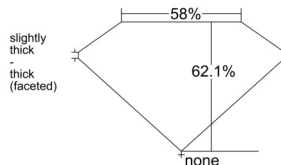

GIA®

FACSIMILE

GIA REPORT

7546199814

Verify this report at GIA.edu

GIA NATURAL DIAMOND DOSSIER®

December 15, 2025
GIA Report Number 7546199814
Shape and Cutting Style ..... Marquise Brilliant
Measurements ..... 8.57 x 4.46 x 2.77 mm

GRADING RESULTS

Carat Weight ..... 0.61 carat
Color Grade ..... D
Clarity Grade VS2

ADDITIONAL GRADING INFORMATION

Polish ..... Good
Symmetry ..... Good
Fluorescence ..... None
Clarity Characteristics ..... Crystal
Inscription(s): GIA 7546199814

PROPORTIONS

Profile not to actual proportions

GRADING SCALES

GIA COLOR SCALE		GIA CLARITY SCALE			
COLORLESS	D	VERY VERY SLIGHTLY INCLUDED	FLAWLESS		
	E		INTERNALLY FLAWLESS		
	F	VERY SLIGHTLY INCLUDED	VS₁		
	G		VS₂		
	H		VS₁		
	NEAR COLORLESS	I	SLIGHTLY INCLUDED	SI₁	
		J		SI₂	
		FAINT	K	INCLUDED	I₁
			L		I₂
			M		I₃
VERT LIGHT	N				
	O				
	P				
	Q				
	R				
	S				
	T				
LIGHT	U				
	V				
	W				
	X				
Y					
Z