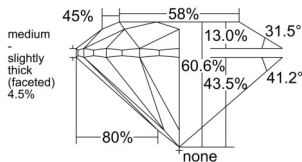

GIA®

FACSIMILE

GIA REPORT

7546148655

Verify this report at GIA.edu

GIA NATURAL DIAMOND DOSSIER®

December 04, 2025
GIA Report Number 7546148655
Shape and Cutting Style ..... Round Brilliant
Measurements ..... 4.38 - 4.41 x 2.66 mm

GRADING RESULTS

Carat Weight ..... 0.31 carat
Color Grade ..... F
Clarity Grade VVS1
Cut Grade ..... Excellent

ADDITIONAL GRADING INFORMATION

Polish ..... Excellent
Symmetry ..... Excellent
Fluorescence ..... None
Clarity Characteristics ..... Pinpoint, Cloud
Inscription(s): GIA 7546148655

PROPORTIONS

Profile to actual proportions

GRADING SCALES

GIA COLOR SCALE

COLORLESS	D
	E
	F
	G
	H
	I
	J
NEAR COLORLESS	K
	L
FAIN	M
	N
	O
	P
	Q
VERY LIGHT	R
	S
	T
	U
	V
	W
	X
	Y
LIGHT	Z

GIA CLARITY SCALE

FLAWLESS	INTERNAL FLAWLESS	
		FLAWLESS
VERY VERY SLIGHTLY INCLUDED	VVS₁	
	VVS₂	
VERY SLIGHTLY INCLUDED	VS₁	
	VS₂	
SLIGHTLY INCLUDED	SI₁	
	SI₂	
INCLUDED	I₁	
	I₂	
	I₃	

GIA CUT SCALE

EXCELLENT
VERY GOOD
GOOD
FAIR
POOR