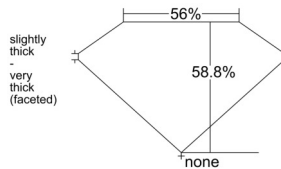

GIA®

FACSIMILE

GIA REPORT

7546134479

Verify this report at GIA.edu

GIA NATURAL DIAMOND DOSSIER®

December 02, 2025
GIA Report Number 7546134479
Shape and Cutting Style ..... Heart Brilliant
Measurements ..... 5.41 x 6.11 x 3.59 mm

GRADING RESULTS

Carat Weight ..... 0.70 carat
Color Grade ..... H
Clarity Grade SI1

ADDITIONAL GRADING INFORMATION

Polish ..... Excellent
Symmetry ..... Very Good
Fluorescence ..... None
Clarity Characteristics ..... Crystal, Cloud, Feather
Inscription(s): GIA 7546134479

PROPORTIONS

Profile not to actual proportions

GRADING SCALES

GIA COLOR SCALE		GIA CLARITY SCALE				
COLORLESS	D	VERY VERY SLIGHTLY INCLUDED	FLAWLESS			
	E		INTERNALLY FLAWLESS			
	F		VVS₁			
	NEAR COLORLESS	G	VERY SLIGHTLY INCLUDED	VVS₂		
		H		VS₁		
		FAINT	I	SLIGHTLY INCLUDED	VS₂	
			J		SI₁	
			LIGHT	K	INCLUDED	SI₂
	L	I₁				
	M	I₂				
N	NOT GRADED	I₃				
O						
P						
Q						
R						
S						
T						
U						
V						
W						
X						
Y						
Z