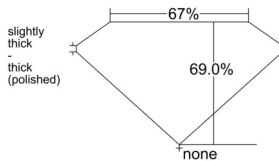

GIA®

FACSIMILE

GIA REPORT 7546127431

Verify this report at GIA.edu

GIA NATURAL DIAMOND DOSSIER®

December 01, 2025
GIA Report Number 7546127431
Shape and Cutting Style ..... Emerald Cut
Measurements ..... 4.65 x 3.15 x 2.17 mm

GRADING RESULTS

Carat Weight ..... 0.32 carat
Color Grade ..... H
Clarity Grade VVS1

ADDITIONAL GRADING INFORMATION

Polish ..... Excellent
Symmetry ..... Very Good
Fluorescence ..... None
Clarity Characteristics ..... Pinpoint
Inscription(s): GIA 7546127431

PROPORTIONS

Profile not to actual proportions

GRADING SCALES

GIA COLOR SCALE		GIA CLARITY SCALE			
COLORLESS	D	VERY VERY SLIGHTLY INCLUDED	FLAWLESS		
	E		INTERNALLY FLAWLESS		
	F	VERY SLIGHTLY INCLUDED	VVS₁		
	G		VVS₂		
	H		VS₁		
	NEAR COLORLESS	I	SLIGHTLY INCLUDED	VS₂	
		J		SI₁	
		FAINT	K	INCLUDED	SI₂
			L		I₁
			M		I₂
VERT LIGHT	N	LIGHT	I₃		
	O				
	P				
	Q				
	R