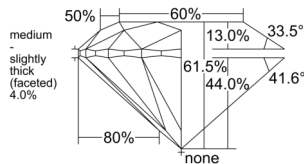

GIA®

FACSIMILE

GIA REPORT

7546118725

Verify this report at GIA.edu

GIA NATURAL DIAMOND DOSSIER®

December 01, 2025
GIA Report Number 7546118725
Shape and Cutting Style ..... Round Brilliant
Measurements ..... 4.47 - 4.50 x 2.76 mm

GRADING RESULTS

Carat Weight ..... 0.34 carat
Color Grade I
Clarity Grade VVS2
Cut Grade ..... Excellent

ADDITIONAL GRADING INFORMATION

Polish ..... Excellent
Symmetry ..... Excellent
Fluorescence ..... None
Clarity Characteristics ..... Cloud, Pinpoint
Inscription(s): GIA 7546118725

PROPORTIONS

Profile to actual proportions

GRADING SCALES

GIA COLOR SCALE

COLORLESS	D
	E
	F
	G
	H
	I
	J
NEAR COLORLESS	K
	L
FAIN	M
	N
	O
	P
	Q
	R
	S
	T
	U
	V
	W
	X
	Y
LIGHT	Z

GIA CLARITY SCALE

FLAWLESS	INTERNAL FLAWLESS	
		FLAWLESS
VERY VERY SLIGHTLY INCLUDED	VVS₁	
	VVS₂	
VERY SLIGHTLY INCLUDED	VS₁	
	VS₂	
SLIGHTLY INCLUDED	SI₁	
	SI₂	
INCLUDED	I₁	
	I₂	
	I₃	

GIA CUT SCALE

EXCELLENT
VERY GOOD
GOOD
FAIR
POOR