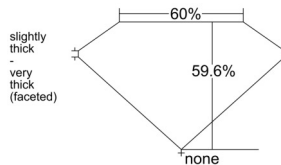

GIA®

FACSIMILE

GIA REPORT

7546111558

Verify this report at GIA.edu

GIA NATURAL DIAMOND DOSSIER®

November 27, 2025
GIA Report Number 7546111558
Shape and Cutting Style ..... Heart Brilliant
Measurements ..... 5.34 x 6.33 x 3.78 mm

GRADING RESULTS

Carat Weight ..... 0.78 carat
Color Grade ..... G
Clarity Grade VS2

ADDITIONAL GRADING INFORMATION

Polish ..... Excellent
Symmetry ..... Excellent
Fluorescence ..... None
Clarity Characteristics ..... Crystal, Feather
Inscription(s): GIA 7546111558

PROPORTIONS

Profile not to actual proportions

GRADING SCALES

GIA COLOR SCALE		GIA CLARITY SCALE	
COLORLESS	D	VERY SLIGHTLY SIGHTLY INCLUDED	FLAWLESS
	E		INTERNALLY FLAWLESS
	F		VVS₁
	G		VVS₂
	H		VS₁
	I		VS₂
	J		SI₁
	K		SI₂
	L		I₁
	M		I₂
NEAR COLORLESS	N	INCLUDED	I₃
	O		
	P		
	Q		
FAINT	R		
	S		
	T		
	U		
	V		
	W		
	X		
	Y		
VERT LIGHT	Z