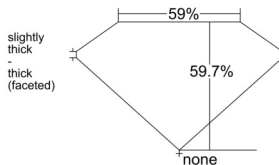

GIA®

FACSIMILE

GIA REPORT 7546110569

Verify this report at GIA.edu

GIA NATURAL DIAMOND DOSSIER®

November 27, 2025
GIA Report Number 7546110569
Shape and Cutting Style ..... Heart Brilliant
Measurements ..... 5.27 x 6.24 x 3.73 mm

GRADING RESULTS

Carat Weight ..... 0.72 carat
Color Grade I
Clarity Grade VVS2

ADDITIONAL GRADING INFORMATION

Polish ..... Very Good
Symmetry ..... Excellent
Fluorescence ..... None
Clarity Characteristics ..... Cloud, Pinpoint
Inscription(s): GIA 7546110569

PROPORTIONS

Profile not to actual proportions

GRADING SCALES

GIA COLOR SCALE		GIA CLARITY SCALE	
NEAR COLORLESS	D	VERY VERY SLIGHTLY INCLUDED	FLAWLESS
	E		INTERNALLY FLAWLESS
	F		VVS₁
	G		VVS₂
	H		VS₁
	I		VS₂
	J		SI₁
	K		SI₂
	L		I₁
	M		I₂
FAINT	N	SLIGHTLY INCLUDED	I₃
	O		
	P		
	Q		
VERT LIGHT	R	INCLUDED	
	S		
	T		
	U		
	V		
	W		
	X		
	Y		
LIGHT	Z