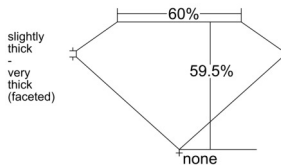

GIA®

FACSIMILE

GIA REPORT 7546109992

Verify this report at GIA.edu

GIA NATURAL DIAMOND DOSSIER®

November 27, 2025
GIA Report Number 7546109992
Shape and Cutting Style ..... Heart Brilliant
Measurements ..... 5.33 x 6.23 x 3.70 mm

GRADING RESULTS

Carat Weight ..... 0.71 carat
Color Grade ..... H
Clarity Grade VS1

ADDITIONAL GRADING INFORMATION

Polish ..... Excellent
Symmetry ..... Excellent
Fluorescence ..... Faint
Clarity Characteristics ..... Crystal, Feather, Pinpoint
Inscription(s): GIA 7546109992

PROPORTIONS

Profile not to actual proportions

GRADING SCALES

GIA COLOR SCALE		GIA CLARITY SCALE			
COLORLESS	D	VERY SLIGHTLY INCLUDED	FLAWLESS		
	E		INTERNALLY FLAWLESS		
	F	SLIGHTLY INCLUDED	VVS₁		
	G		VVS₂		
	H		VS₁		
	NEAR COLORLESS	I	VERY SLIGHTLY INCLUDED	VS₂	
		J		SI₁	
		FAINT	K	SLIGHTLY INCLUDED	SI₂
			L		I₁
			M		I₂
VERT LIGHT	N	INCLUDED	I₃		
	O				
	P				
	Q				
	R				
LIGHT	S				
	T				
	U				
	V				
	W				
X					
Y					
Z