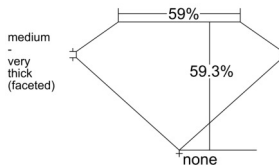

GIA®

FACSIMILE

GIA REPORT

7546106162

Verify this report at GIA.edu

GIA NATURAL DIAMOND DOSSIER®

November 28, 2025
GIA Report Number 7546106162
Shape and Cutting Style ..... Heart Brilliant
Measurements ..... 5.52 x 6.14 x 3.64 mm

GRADING RESULTS

Carat Weight ..... 0.70 carat
Color Grade ..... D
Clarity Grade SI2

ADDITIONAL GRADING INFORMATION

Polish ..... Excellent
Symmetry ..... Very Good
Fluorescence ..... None
Clarity Characteristics ..... Crystal
Inscription(s): GIA 7546106162

PROPORTIONS

Profile not to actual proportions

GRADING SCALES

GIA COLOR SCALE		GIA CLARITY SCALE			
COLORLESS	D	VERY VERY SLIGHTLY INCLUDED	FLAWLESS		
	E		INTERNALLY FLAWLESS		
	F	VERY SLIGHTLY INCLUDED	VVS₁		
	G		VVS₂		
	H		VS₁		
	NEAR COLORLESS	I	SLIGHTLY INCLUDED	VS₂	
		J		SI₁	
		FAINT	K	INCLUDED	SI₂
			L		I₁
			M		I₂
VERT LIGHT	N	LIGHT	I₃		
	O				
	P				
	Q				
	R