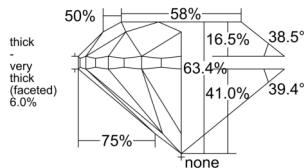

GIA®

FACSIMILE

GIA REPORT

7546084706

Verify this report at GIA.edu

GIA NATURAL DIAMOND DOSSIER®

November 26, 2025
GIA Report Number **7546084706**
Shape and Cutting Style ..... **Round Brilliant**
Measurements ..... **4.13 - 4.18 x 2.63 mm**

GRADING RESULTS

Carat Weight ..... **0.30 carat**
Color Grade ..... **K**
Clarity Grade **VVS2**
Cut Grade ..... **Good**

ADDITIONAL GRADING INFORMATION

Polish ..... **Excellent**
Symmetry ..... **Very Good**
Fluorescence ..... **Faint**
Clarity Characteristics ..... **Pinpoint, Cloud**
Inscription(s): **GIA 7546084706**

PROPORTIONS

GRADING SCALES

GIA COLOR SCALE

COLOURLESS	D
	E
	F
	G
	H
	I
	J
NEAR COLOURLESS	K
	L
FAIN	M
	N
	O
	P
VERY LIGHT	Q
	R
	S
	T
	U
	V
	W
	X
	Y
LIGHT	Z

GIA CLARITY SCALE

FLAWLESS	VERY VERY SLIGHTLY INCLUDED	VVS₁	
			VVS₂
INTERNALLY FLAWLESS	VERY SLIGHTLY INCLUDED	VS₁	
		VS₂	
SLIGHTLY INCLUDED	SLIGHTLY INCLUDED	SI₁	
		SI₂	
INCLUDED	INCLUDED	I₁	
		I₂	
		I₃	

GIA CUT SCALE

EXCELLENT	VERY GOOD	GOOD	FAIR	POOR