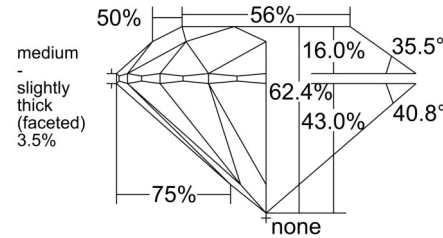

### GRADING RESULTS

Carat Weight ..... 0.90 carat

Color Grade ..... I

Clarity Grade ..... SI1

Cut Grade ..... Excellent

### PROPORTIONS

Profile to actual proportions

### CLARITY CHARACTERISTICS