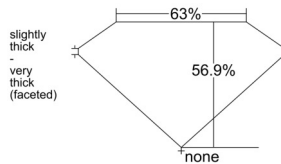

GIA®

FACSIMILE

GIA REPORT

7546064437

Verify this report at GIA.edu

GIA NATURAL DIAMOND DOSSIER®

November 21, 2025
GIA Report Number **7546064437**
Shape and Cutting Style ..... **Marquise Brilliant**
Measurements ..... **7.43 x 3.90 x 2.22 mm**

GRADING RESULTS

Carat Weight ..... **0.37 carat**
Color Grade ..... **D**
Clarity Grade **S12**

ADDITIONAL GRADING INFORMATION

Polish ..... **Very Good**
Symmetry ..... **Very Good**
Fluorescence ..... **None**
Clarity Characteristics ..... **Crystal**
Inscription(s): **GIA 7546064437**

PROPORTIONS

Profile not to actual proportions

GRADING SCALES

GIA COLOR SCALE		GIA CLARITY SCALE	
COLORLESS	D	VERY VERY SLIGHTLY INCLUDED	FLAWLESS
	E		INTERNALLY FLAWLESS
	F		VVS₁
	G		VVS₂
	H		VS₁
	I		VS₂
	J		S1₁
	K		S1₂
	L		I₁
	M		I₂
NEAR COLORLESS	N	SLIGHTLY INCLUDED	I₃
	O		
	P		
	Q		
FAINT	R		
	S		
	T		
	U		
VERY LIGHT	V		
	W		
	X		
	Y		
LIGHT	Z