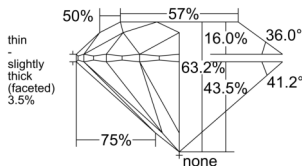

GIA®

FACSIMILE

GIA REPORT 7546023467

Verify this report at GIA.edu

GIA NATURAL DIAMOND DOSSIER®

November 17, 2025
GIA Report Number 7546023467
Shape and Cutting Style ..... Round Brilliant
Measurements ..... 5.34 - 5.39 x 3.39 mm

GRADING RESULTS

Carat Weight ..... 0.60 carat
Color Grade ..... D
Clarity Grade VVS1
Cut Grade ..... Excellent

ADDITIONAL GRADING INFORMATION

Polish ..... Excellent
Symmetry ..... Excellent
Fluorescence ..... Medium Blue
Clarity Characteristics..... Pinpoint, Feather, Indented Natural
Inscription(s): GIA 7546023467

PROPORTIONS

GRADING SCALES

GIA COLOR SCALE

COLORESS	D
	E
	F
	G
	H
	I
	J
NEAR COLORESS	K
	L
Faint	M
	N
	O
	P
	R
	S
	T
	U
	V
	W
	X
	Y
Light	Z

GIA CLARITY SCALE

VERY VERY SLIGHTLY INCLUDED	FLAWLESS
	INTERNALLY FLAWLESS
VERY SLIGHTLY INCLUDED	VVS₁
	VVS₂
SLIGHTLY INCLUDED	VS₁
	VS₂
INCLUDED	SI₁
	SI₂
	I₁
	I₂
	I₃

GIA CUT SCALE

EXCELLENT
VERY GOOD
GOOD
FAIR
POOR