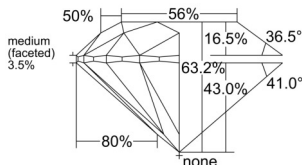

GIA®

FACSIMILE

GIA REPORT 7546014298

Verify this report at GIA.edu

GIA NATURAL DIAMOND DOSSIER®

November 14, 2025
GIA Report Number 7546014298
Shape and Cutting Style ..... Round Brilliant
Measurements ..... 4.27 - 4.29 x 2.70 mm

GRADING RESULTS

Carat Weight ..... 0.30 carat
Color Grade ..... G
Clarity Grade VS2
Cut Grade ..... Excellent

ADDITIONAL GRADING INFORMATION

Polish ..... Excellent
Symmetry ..... Excellent
Fluorescence ..... None
Clarity Characteristics ..... Cloud, Feather, Crystal
Inscription(s): GIA 7546014298

PROPORTIONS

Profile to actual proportions