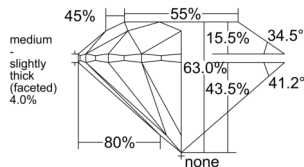

GIA®

FACSIMILE

GIA REPORT

7546005649

Verify this report at GIA.edu

GIA NATURAL DIAMOND DOSSIER®

November 13, 2025
GIA Report Number **7546005649**
Shape and Cutting Style ..... **Round Brilliant**
Measurements ..... **4.24 - 4.28 x 2.68 mm**

GRADING RESULTS

Carat Weight ..... **0.30 carat**
Color Grade ..... **G**
Clarity Grade **VVS1**
Cut Grade ..... **Excellent**

ADDITIONAL GRADING INFORMATION

Polish ..... **Excellent**
Symmetry ..... **Excellent**
Fluorescence ..... **None**
Clarity Characteristics ..... **Cloud, Feather**
Inscription(s): **GIA 7546005649**

PROPORTIONS

Profile to actual proportions